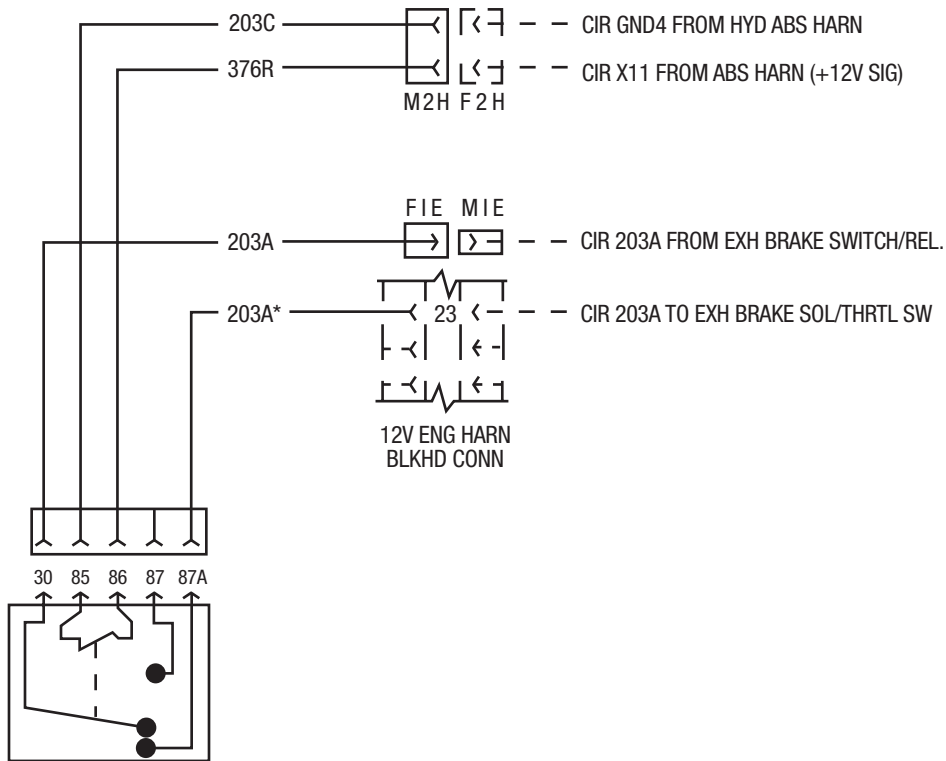

**PACBRAKE WIRING SCHEMATIC FOR:**

# HYDRAULIC ABS INTERFACE

Freightliner trucks only

EXH BRK INTERRUPT RELAY

**NOTE:**

- Information for this schematic was derived from Freightliner systems at the date of this printing.
- Updates or variations by Freightliner manufacturers constituting changes will not be the responsibility of Pacbrake.